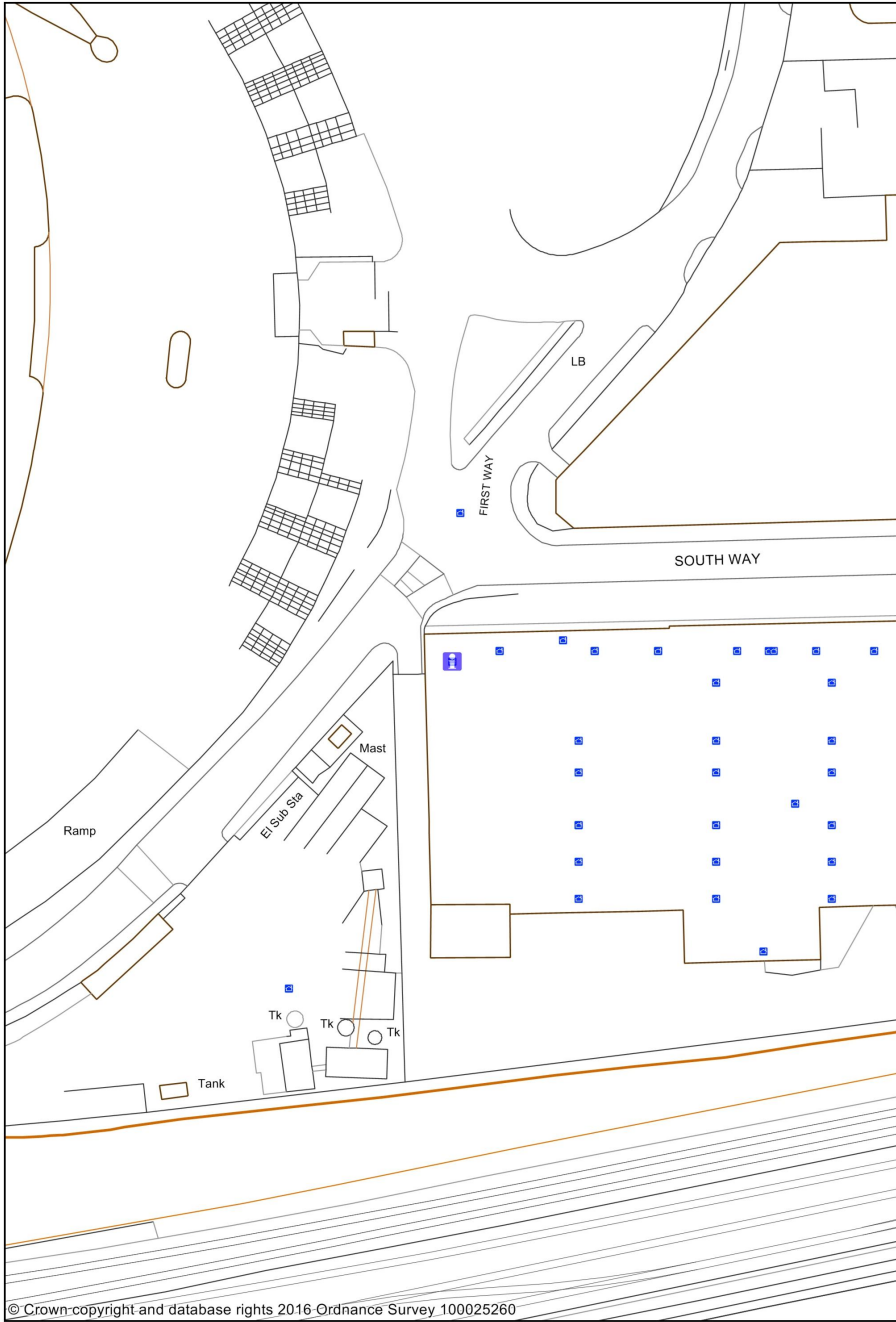

Aqua Lounge 1 Popin Centre South Way Wembley

1:1000

0 0.01 0.02 kilometres